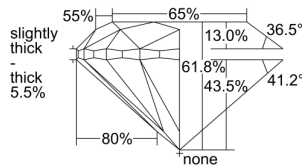

GIA®

FACSIMILE

GIA REPORT

7496514547

Verify this report at GIA.edu

GIA NATURAL DIAMOND DOSSIER®

May 31, 2024
GIA Report Number 7496514547
Shape and Cutting Style ..... Round Brilliant
Measurements ..... 3.57 - 3.59 x 2.21 mm

GRADING RESULTS

Carat Weight ..... 0.18 carat
Color Grade ..... E
Clarity Grade VVS1
Cut Grade ..... Good

ADDITIONAL GRADING INFORMATION

Polish ..... Excellent
Symmetry ..... Very Good
Fluorescence ..... Medium Blue
Clarity Characteristics....Pinpoint, Cloud, Indented Natural, Cavity
Inscription(s): GIA 7496514547

PROPORTIONS

Profile to actual proportions