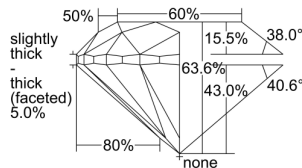

GIA®

FACSIMILE

GIA REPORT

7493542417

Verify this report at GIA.edu

GIA NATURAL DIAMOND DOSSIER®

June 05, 2024
GIA Report Number **7493542417**
Shape and Cutting Style ..... **Round Brilliant**
Measurements ..... **3.66 - 3.71 x 2.34 mm**

GRADING RESULTS

Carat Weight ..... **0.20 carat**
Color Grade ..... **E**
Clarity Grade **VVS2**
Cut Grade ..... **Good**

ADDITIONAL GRADING INFORMATION

Polish ..... **Excellent**
Symmetry ..... **Very Good**
Fluorescence ..... **None**
Clarity Characteristics..... **Chip, Cloud, Indented Natural**
Inscription(s): **GIA 7493542417**

PROPORTIONS

Profile to actual proportions

GRADING SCALES

GIA COLOR SCALE	GIA CLARITY SCALE	GIA CUT SCALE	
D	FLAWLESS	EXCELLENT	
E	INTERNALLY FLAWLESS		
F		VVS₁	VERY GOOD
G	VVS₂		
H	VS₁	GOOD	
I	VS₂		
J	SI₁	FAIR	
K	SI₂		
L	I₁	POOR	
M	I₂		
N	I₃		
O			
P			
Q			
R			
S			
T			
U			
V			
W			
X			
Y			
Z