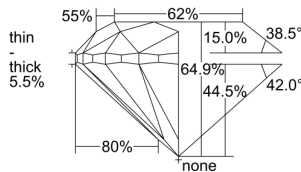

GIA®

FACSIMILE

GIA REPORT 6491514621

Verify this report at GIA.edu

GIA NATURAL DIAMOND DOSSIER®

May 31, 2024
GIA Report Number 6491514621
Shape and Cutting Style ..... Round Brilliant
Measurements ..... 3.49 - 3.52 x 2.28 mm

GRADING RESULTS

Carat Weight ..... 0.18 carat
Color Grade ..... E
Clarity Grade VS1
Cut Grade ..... Good

ADDITIONAL GRADING INFORMATION

Polish ..... Excellent
Symmetry ..... Very Good
Fluorescence ..... None
Clarity Characteristics ..... Crystal, Cloud, Pinpoint
Inscription(s): GIA 6491514621

PROPORTIONS

Profile to actual proportions