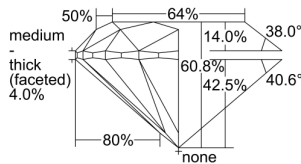

GIA®

FACSIMILE

GIA REPORT 5493513876

Verify this report at GIA.edu

GIA NATURAL DIAMOND DOSSIER®

May 30, 2024
GIA Report Number 5493513876
Shape and Cutting Style ..... Round Brilliant
Measurements ..... 3.58 - 3.62 x 2.19 mm

GRADING RESULTS

Carat Weight ..... 0.18 carat
Color Grade ..... E
Clarity Grade VS1
Cut Grade ..... Good

ADDITIONAL GRADING INFORMATION

Polish ..... Very Good
Symmetry ..... Good
Fluorescence ..... None
Clarity Characteristics ..... Crystal
Inscription(s): GIA 5493513876

PROPORTIONS

Profile to actual proportions

GRADING SCALES

GIA COLOR SCALE	GIA CLARITY SCALE	GIA CUT SCALE	
D	FLAWLESS	EXCELLENT	
E	INTERNALLY FLAWLESS		
F		VVS₁	VERY GOOD
G	VVS₂		
H	VS₁	GOOD	
I	VS₂		
J	SI₁	FAIR	
K	SI₂		
L	I₁	POOR	
M			
N			
O	I₂		
P			
Q			
R	I₃		
S			
T			
U			
V			
W			
X			
Y			
Z