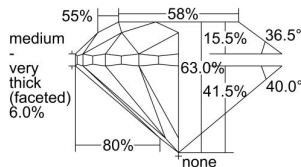

GIA®

FACSIMILE

GIA REPORT 3495514255

Verify this report at GIA.edu

GIA NATURAL DIAMOND DOSSIER®

May 30, 2024
GIA Report Number 3495514255
Shape and Cutting Style ..... Round Brilliant
Measurements ..... 3.53 - 3.55 x 2.23 mm

GRADING RESULTS

Carat Weight ..... 0.18 carat
Color Grade ..... D
Clarity Grade VS1
Cut Grade ..... Good

ADDITIONAL GRADING INFORMATION

Polish ..... Excellent
Symmetry ..... Good
Fluorescence ..... None
Clarity Characteristics..... Indented Natural, Pinpoint
Inscription(s): GIA 3495514255

PROPORTIONS

Profile to actual proportions

GRADING SCALES

GIA COLOR SCALE	GIA CLARITY SCALE	GIA CUT SCALE	
D	FLAWLESS	EXCELLENT	
E	INTERNALLY FLAWLESS		
F		VVS₁	VERY GOOD
G	VVS₂		
H	VS₁	GOOD	
I	VS₂		
J	SI₁	FAIR	
K	SI₂		
L	I₁	POOR	
M	I₂		
N	I₃		
O			
P			
Q			
R			
S			
T			
U			
V			
W			
X			
Y			
Z