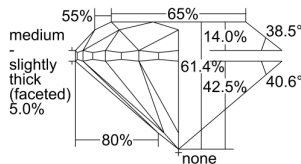

GIA®

FACSIMILE

GIA REPORT 2498514634

Verify this report at GIA.edu

GIA NATURAL DIAMOND DOSSIER®

May 31, 2024
GIA Report Number 2498514634
Shape and Cutting Style ..... Round Brilliant
Measurements ..... 3.56 - 3.60 x 2.20 mm

GRADING RESULTS

Carat Weight ..... 0.18 carat
Color Grade ..... E
Clarity Grade VVS2
Cut Grade ..... Good

ADDITIONAL GRADING INFORMATION

Polish ..... Very Good
Symmetry ..... Very Good
Fluorescence ..... None
Clarity Characteristics..... Indented Natural, Pinpoint
Inscription(s): GIA 2498514634

PROPORTIONS

Profile to actual proportions

GRADING SCALES

GIA COLOR SCALE	GIA CLARITY SCALE	GIA CUT SCALE	
D	FLAWLESS	EXCELLENT	
E	INTERNALLY FLAWLESS		
F		VVS₁	VERY GOOD
G	VVS₂		
H	VS₁	GOOD	
I	VS₂		
J	SI₁	FAIR	
K	SI₂		
L	I₁	POOR	
M			
N			
O	I₂		
P			
Q			
R	I₃		
S			
T			
U			
V			
W			
X			
Y			
Z